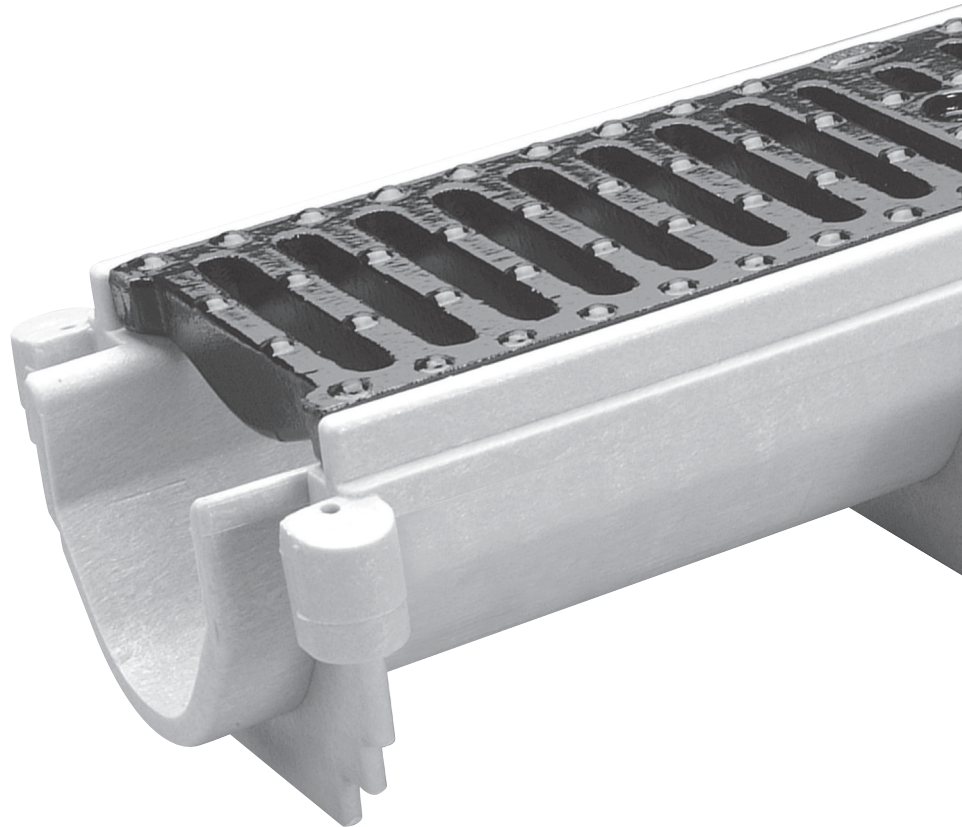

LINEAR DRAINAGE

Z886 Perma-Trench

6" Perma-Trench Installation Instructions

Z886 Accessories

6" [152MM] WIDE TRENCH DRAIN SYSTEM

Below are the components of the Z886 trench drain typical to an installation. Check your order to verify you have all components particular to your job before beginning your installation. Contact customer service at 855-ONE-ZURN should additional material be required.